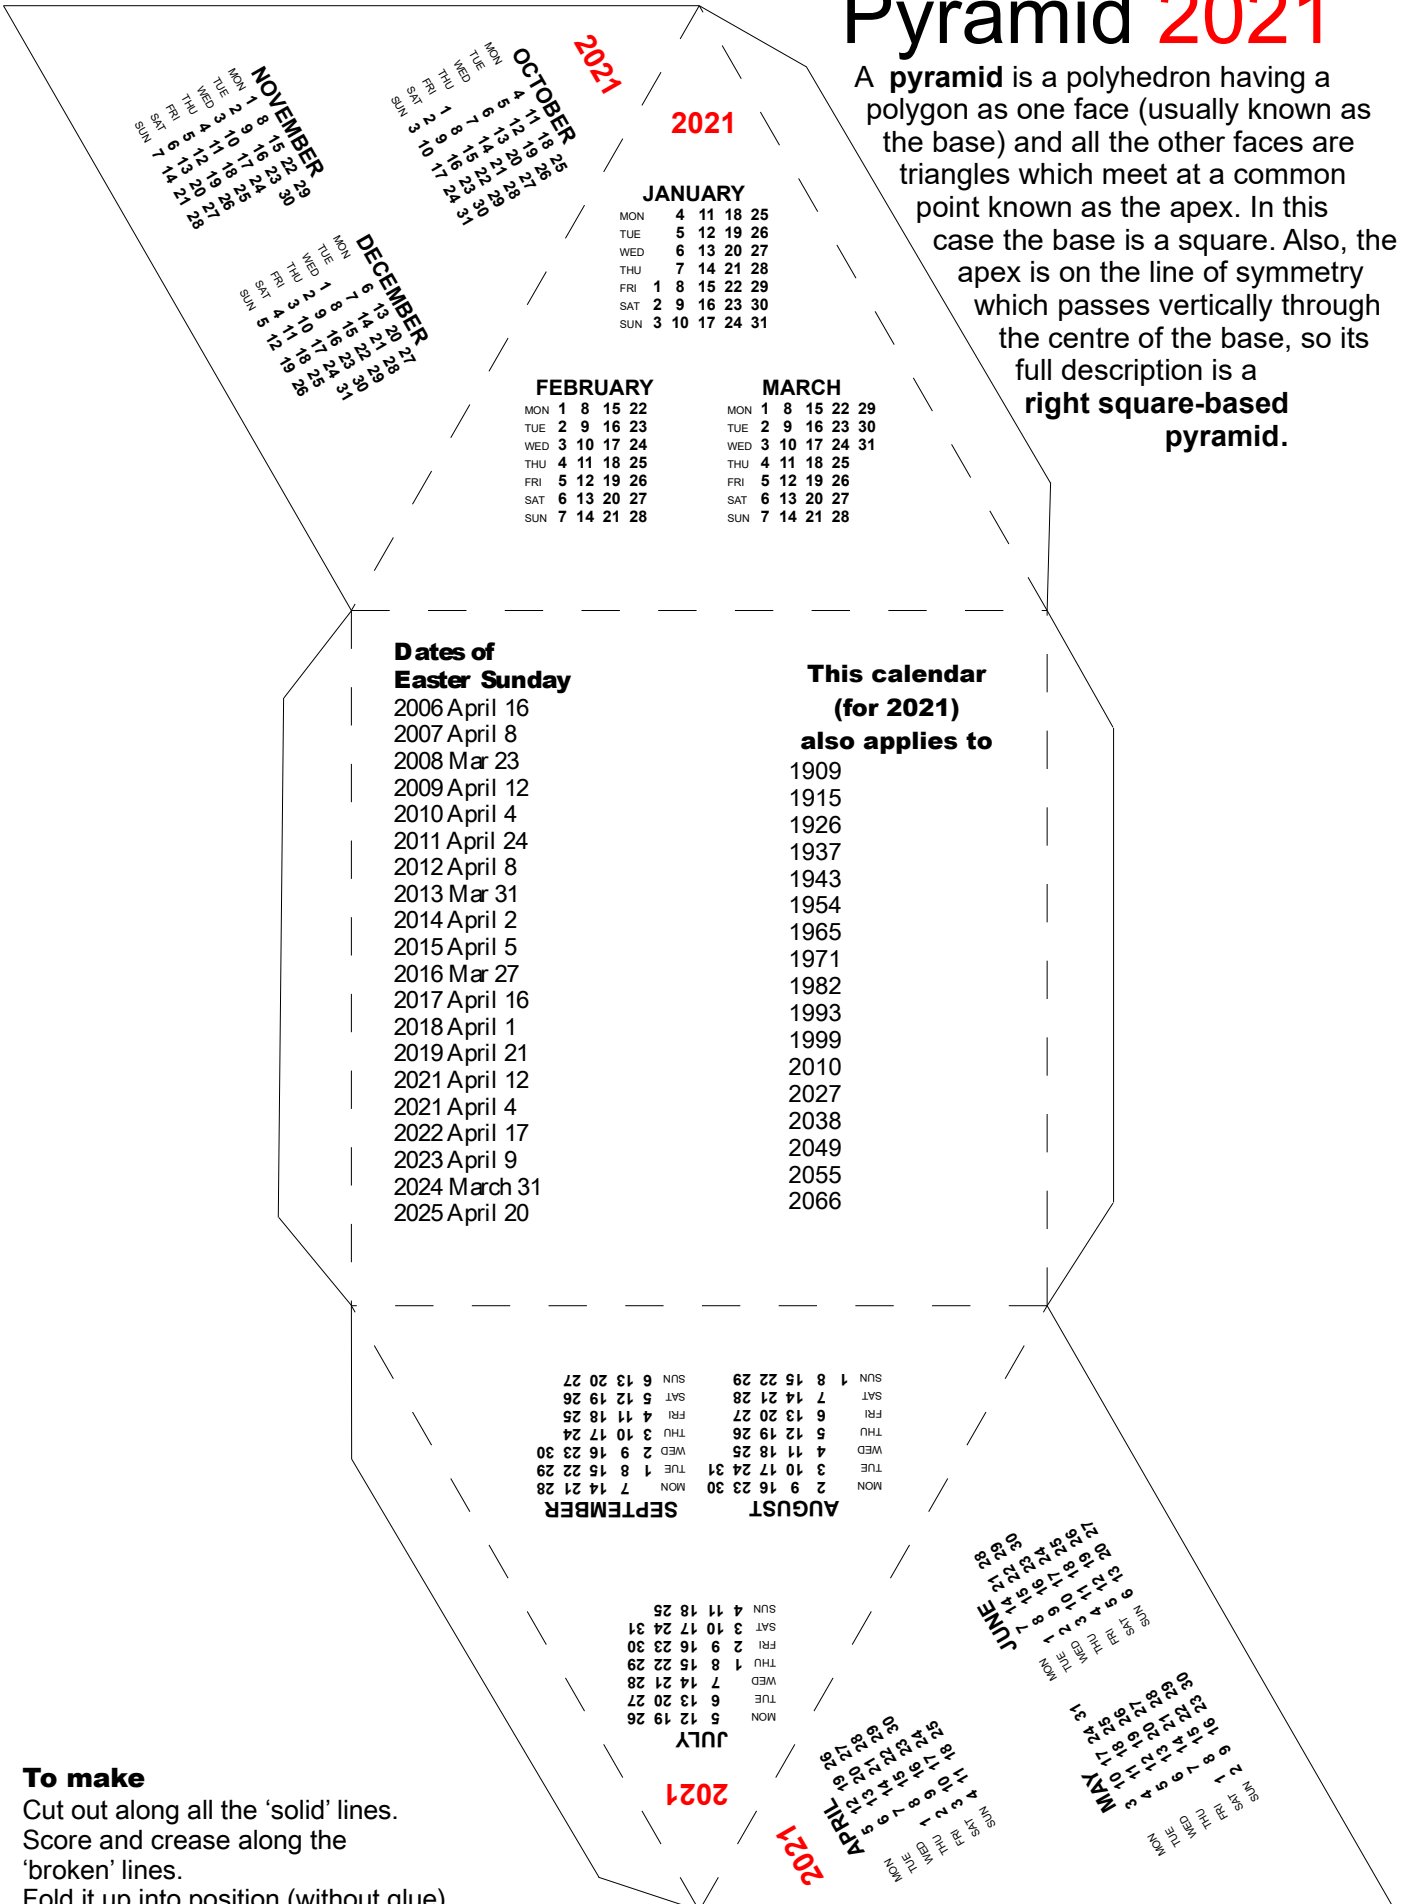

Pyramid 2021

A **pyramid** is a polyhedron having a polygon as one face (usually known as the base) and all the other faces are triangles which meet at a common point known as the apex. In this case the base is a square. Also, the apex is on the line of symmetry which passes vertically through the centre of the base, so its full description is a **right square-based pyramid**.

Dates of Easter Sunday

- 2006 April 16
- 2007 April 8
- 2008 Mar 23
- 2009 April 12
- 2010 April 4
- 2011 April 24
- 2012 April 8
- 2013 Mar 31
- 2014 April 2
- 2015 April 5
- 2016 Mar 27
- 2017 April 16
- 2018 April 1
- 2019 April 21
- 2021 April 12
- 2021 April 4
- 2022 April 17
- 2023 April 9
- 2024 March 31
- 2025 April 20

This calendar (for 2021) also applies to

- 1909
- 1915
- 1926
- 1937
- 1943
- 1954
- 1965
- 1971
- 1982
- 1993
- 1999
- 2010
- 2027
- 2038
- 2049
- 2055
- 2066

To make

- Cut out along all the 'solid' lines.
- Score and crease along the 'broken' lines.
- Fold it up into position (without glue) so as to get an idea of how it will look.
- Glue the tabs in the order they are numbered.