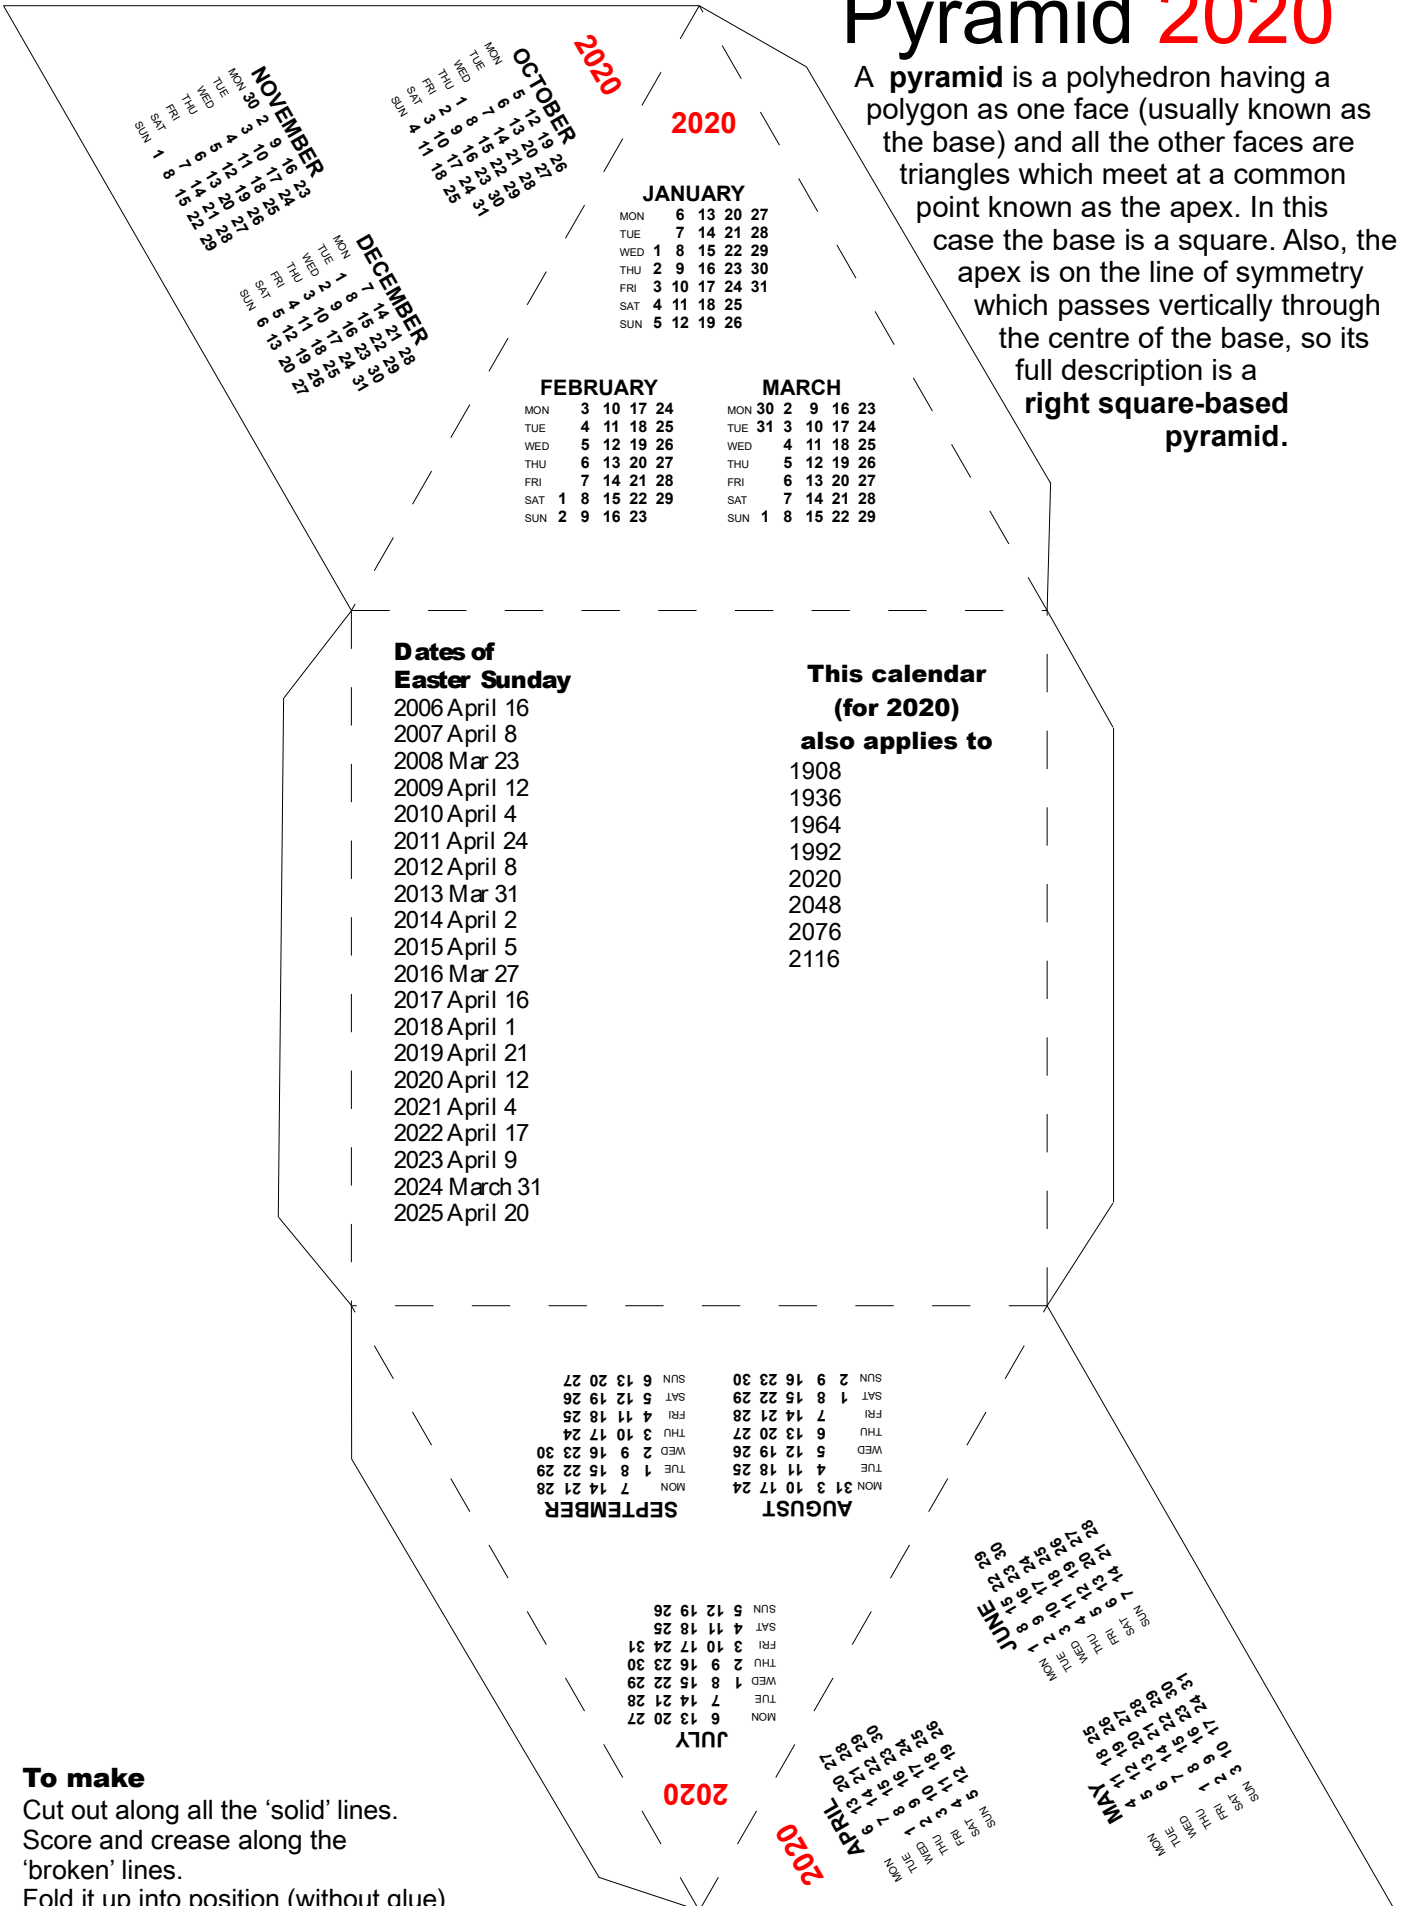

Pyramid 2020

A **pyramid** is a polyhedron having a polygon as one face (usually known as the base) and all the other faces are triangles which meet at a common point known as the apex. In this case the base is a square. Also, the apex is on the line of symmetry which passes vertically through the centre of the base, so its full description is a **right square-based pyramid**.

Dates of Easter Sunday

- 2006 April 16
- 2007 April 8
- 2008 Mar 23
- 2009 April 12
- 2010 April 4
- 2011 April 24
- 2012 April 8
- 2013 Mar 31
- 2014 April 2
- 2015 April 5
- 2016 Mar 27
- 2017 April 16
- 2018 April 1
- 2019 April 21
- 2020 April 12
- 2021 April 4
- 2022 April 17
- 2023 April 9
- 2024 March 31
- 2025 April 20

This calendar (for 2020) also applies to

- 1908
- 1936
- 1964
- 1992
- 2020
- 2048
- 2076
- 2116

To make

- Cut out along all the 'solid' lines.
- Score and crease along the 'broken' lines.
- Fold it up into position (without glue) so as to get an idea of how it will look.
- Glue the tabs in the order they are numbered.